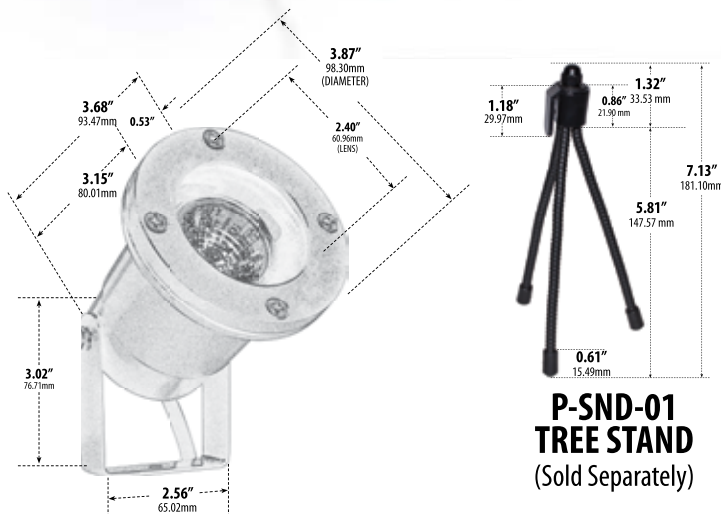

# LV108

## DIRECTIONAL SPOT LIGHT

**P-SND-01  
TREE STAND**  
(Sold Separately)

- **Material:** Powder Coated Cast Aluminum
- **Lens:** Clear, Heat Resistant, Tempered Glass
- **Lamp:** MR16 Bi-Pin Base (50W Maximum)

MODEL NUMBER	LAMP TYPE	ILLUMINANT TYPE	WATTS (W)	VOLTS (V)	LAMP(S) INCLUDED?
LV108	MR16	HALOGEN	20	12	YES
LV-LED108	MR16-LED	3 LEDs	3	12	YES

Pre-wired with UL Listed Direct Burial Wire/Cable

- **Adjustable U-Shaped Bracket with Ground Spike**
- **P-SND-01 Tree Stand** (sold separately)
- **Connector Available:** P-CN01 (sold separately)
- **Available Finish:** Black, White, Bronze, Green, Verde Green
- **ETL Approved**

Overall Dimensions: 7.00"H x 3.87"W x 5.00"D

Maximum Height: 8.00"  
 Minimum Height: 5.00"  
 Maximum Depth: 6.00"  
 Minimum Depth: 4.25"

Weight: 1.00 lbs  
 Approximate Wire Length: 17"  
 Box Dimensions: 7.50"W x 4.75"H x 3.75"D