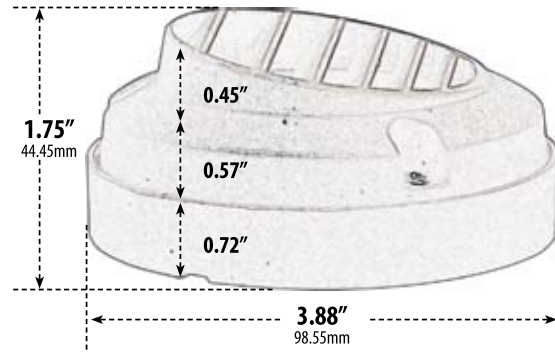

## SURFACE MOUNT LOUVER DOWN BRICK, STEP, WALL AND DECK LIGHT

- ▶ **Material:** Powder Coated Cast Aluminum
- ▶ **Lens:** Clear, Heat Resistant, Tempered Glass
- ▶ **Lamp:** JC Bi-Pin Base (20W Maximum)

Overall Dimensions:  
3.88"H x 3.88"W x 1.75"D

Weight: 0.60 lbs  
Approximate Wire Length: 15"  
Box Dimensions: 4.25"H x 4.25"W x 2.38"D  
Lamp Included

DABMAR LIGHTING INCORPORATED

2140 Eastman Ave . Oxnard, CA 93030 . 805.604.9090 . f: 805.604.9050 . www.dabmar.com