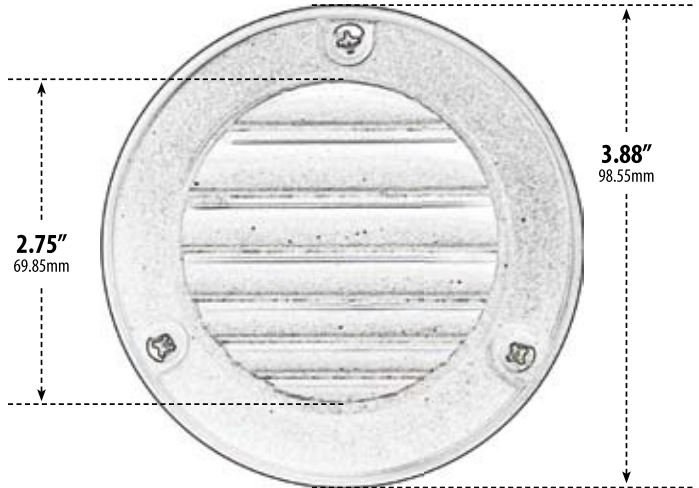

# LV606

## SURFACE MOUNT LOUVER DOWN BRICK, STEP, WALL AND DECK LIGHT

- ▶ **Material:** Powder Coated Cast Aluminum
- ▶ **Lens:** Clear, Heat Resistant, Tempered Glass
- ▶ **Lamp:** JC Bi-Pin Base (20W Maximum)

MODEL NUMBER	LAMP TYPE	ILLUMINANT TYPE	WATTS (W)	VOLTS (V)	LAMP(S) INCLUDED?
LV606	JC	HALOGEN	20	12	YES
LV-LED606	JC-LED	15 LEDs	1.3	12	YES

- ▶ **Available Color:** Black, White, Bronze, Verde Green, Electroplated Stainless Steel
- ▶ **Connector Available:** P-CN01 (sold separately) See page 89
- ▶ **ETL Approved**

Overall Dimensions:  
3.88"H x 3.88"W x 1.75"D

Weight: 0.60 lbs  
Approximate Wire Length: 15"  
Box Dimensions: 4.25"H x 4.25"W x 2.38"D  
Lamp Included

DABMAR LIGHTING INCORPORATED

2140 Eastman Ave . Oxnard, CA 93030 . 805.604.9090 . f: 805.604.9050 . www.dabmar.com