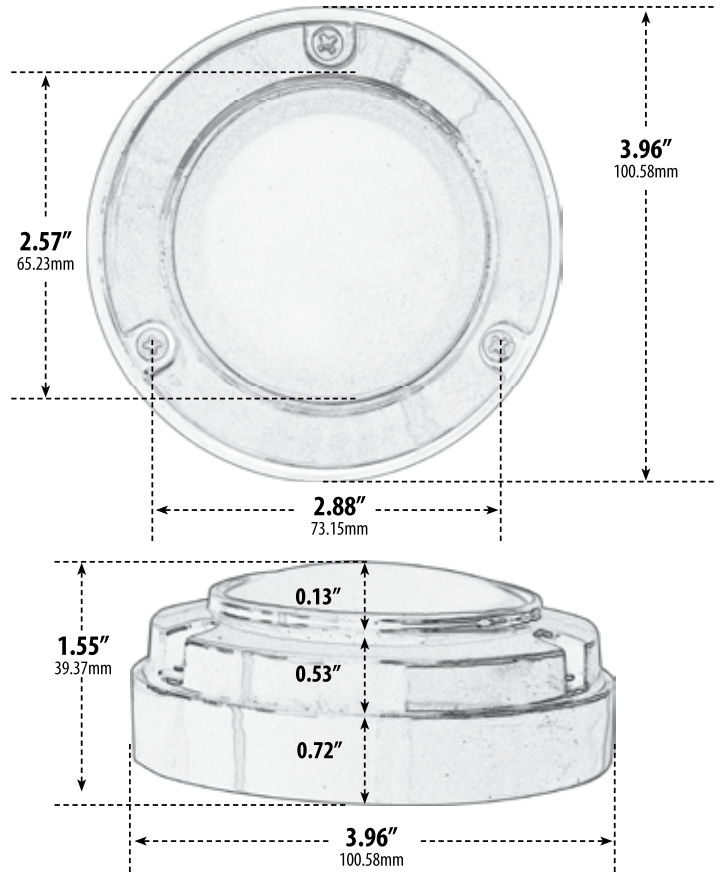

# LV703

## SURFACE MOUNT BRICK, STEP AND WALL LIGHT

- ▶ **Material:** Powder Coated Cast Aluminum
- ▶ **Lens:** Clear, Heat Resistant, Tempered Glass
- ▶ **Lamp:** JC Bi-Pin Base (35W Maximum)

MODEL NUMBER	LAMP TYPE	ILLUMINANT TYPE	WATTS (W)	VOLTS (V)	LAMP(S) INCLUDED?
LV703	JC	HALOGEN	20	12	YES
LV-LED703	JC-LED	15 LEDs	1.3	12	YES

- ▶ **Available Color:** Black, White, Bronze, Verde Green
- ▶ **Connector Available:** P-CN01 (sold separately) See page 89
- ▶ **ETL Approved**

Overall Dimensions:  
3.96"H x 3.96"W x 1.55"D

Weight: 0.60 lbs  
Approximate Wire Length: 1.00"  
Box Dimensions: 4.25"H x 4.25"W x 2.25"D  
Lamp Included