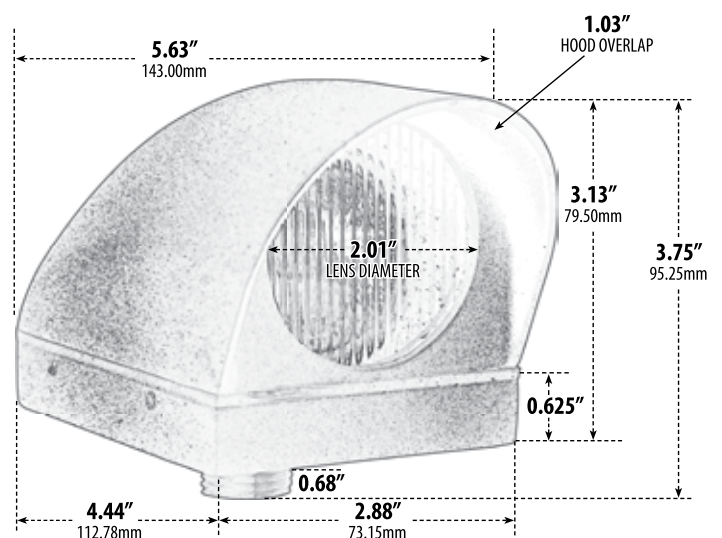

## SURFACE MOUNT BRICK, STEP, WALL AND DECK LIGHT

- ▶ **Material:** Brass
- ▶ **Lens:** Heat Resistant, Tempered Glass
- ▶ **Lamp:** MR16 Bi-Pin Base (35W Maximum)

MODEL NUMBER	LAMP TYPE	ILLUMINANT TYPE	WATTS (W)	VOLTS (V)	LAMP(S) INCLUDED?
LV73	MR16	HALOGEN	20	12	YES
LV-LED73	MR16-LED	3 LEDs	3	12	YES

- ▶ **Available Color:** Antique Brass
- ▶ **Connector Available:** P-CN01 (sold separately) See page 89
- ▶ **ETL Approved**

Overall Dimensions: 3.75"H x 2.88"W x 5.50"D

Weight: 2.00 lbs.

Approximate Wire Length: 22.00"

Box Dimensions: 9.00"H x 4.50"W x 3.25"D

Lamp Included

**DABMAR**  
LIGHTING

DABMAR LIGHTING INCORPORATED

2140 Eastman Ave . Oxnard, CA 93030 . 805.604.9090 . f: 805.604.9050 . www.dabmar.com